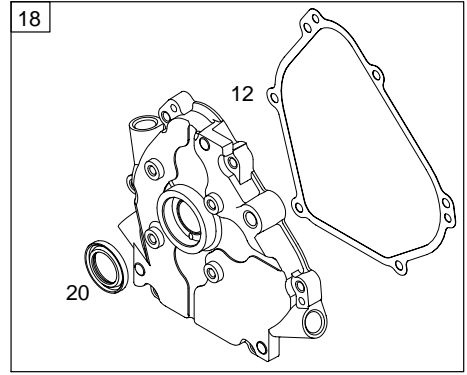

Illustrated Parts List

Model Series

127300

TYPE NUMBERS
0036 through 0171.

TABLE OF CONTENTS

Air Cleaner	6
Blower Housing	7
Camshaft	2
Carburetor	4
Controls	5
Crankcase Cover	2
Crankshaft	2
Cylinder	2
Cylinder Head	3
Electric Starter	5
Exhaust System	6
Flywheel	7
Fuel Supply	5
Gear Reduction	6
Governor Spring	5
Ignition	5
Kits/Gaskets – Carburetor	4
Kits/Gaskets – Engine	2
Kits/Gaskets – Valve	3
Lubrication	5
Piston Group	2
Rewind Starter	7

127300

1019 LABEL KIT

1058 OWNER'S MANUAL

1330 REPAIR MANUAL

Illustrations cover a range of engines. Parts shown without corresponding text may not be used on your specific engine.
 5720-2 Assemblies include all parts shown in frames. 08/17/2005

Illustrations cover a range of engines. Parts shown without corresponding text may not be used on your specific engine.
 5720-3 Assemblies include all parts shown in frames. 08/17/2005

Illustrations cover a range of engines. Parts shown without corresponding text may not be used on your specific engine.
 5720-4 Assemblies include all parts shown in frames. 08/17/2005