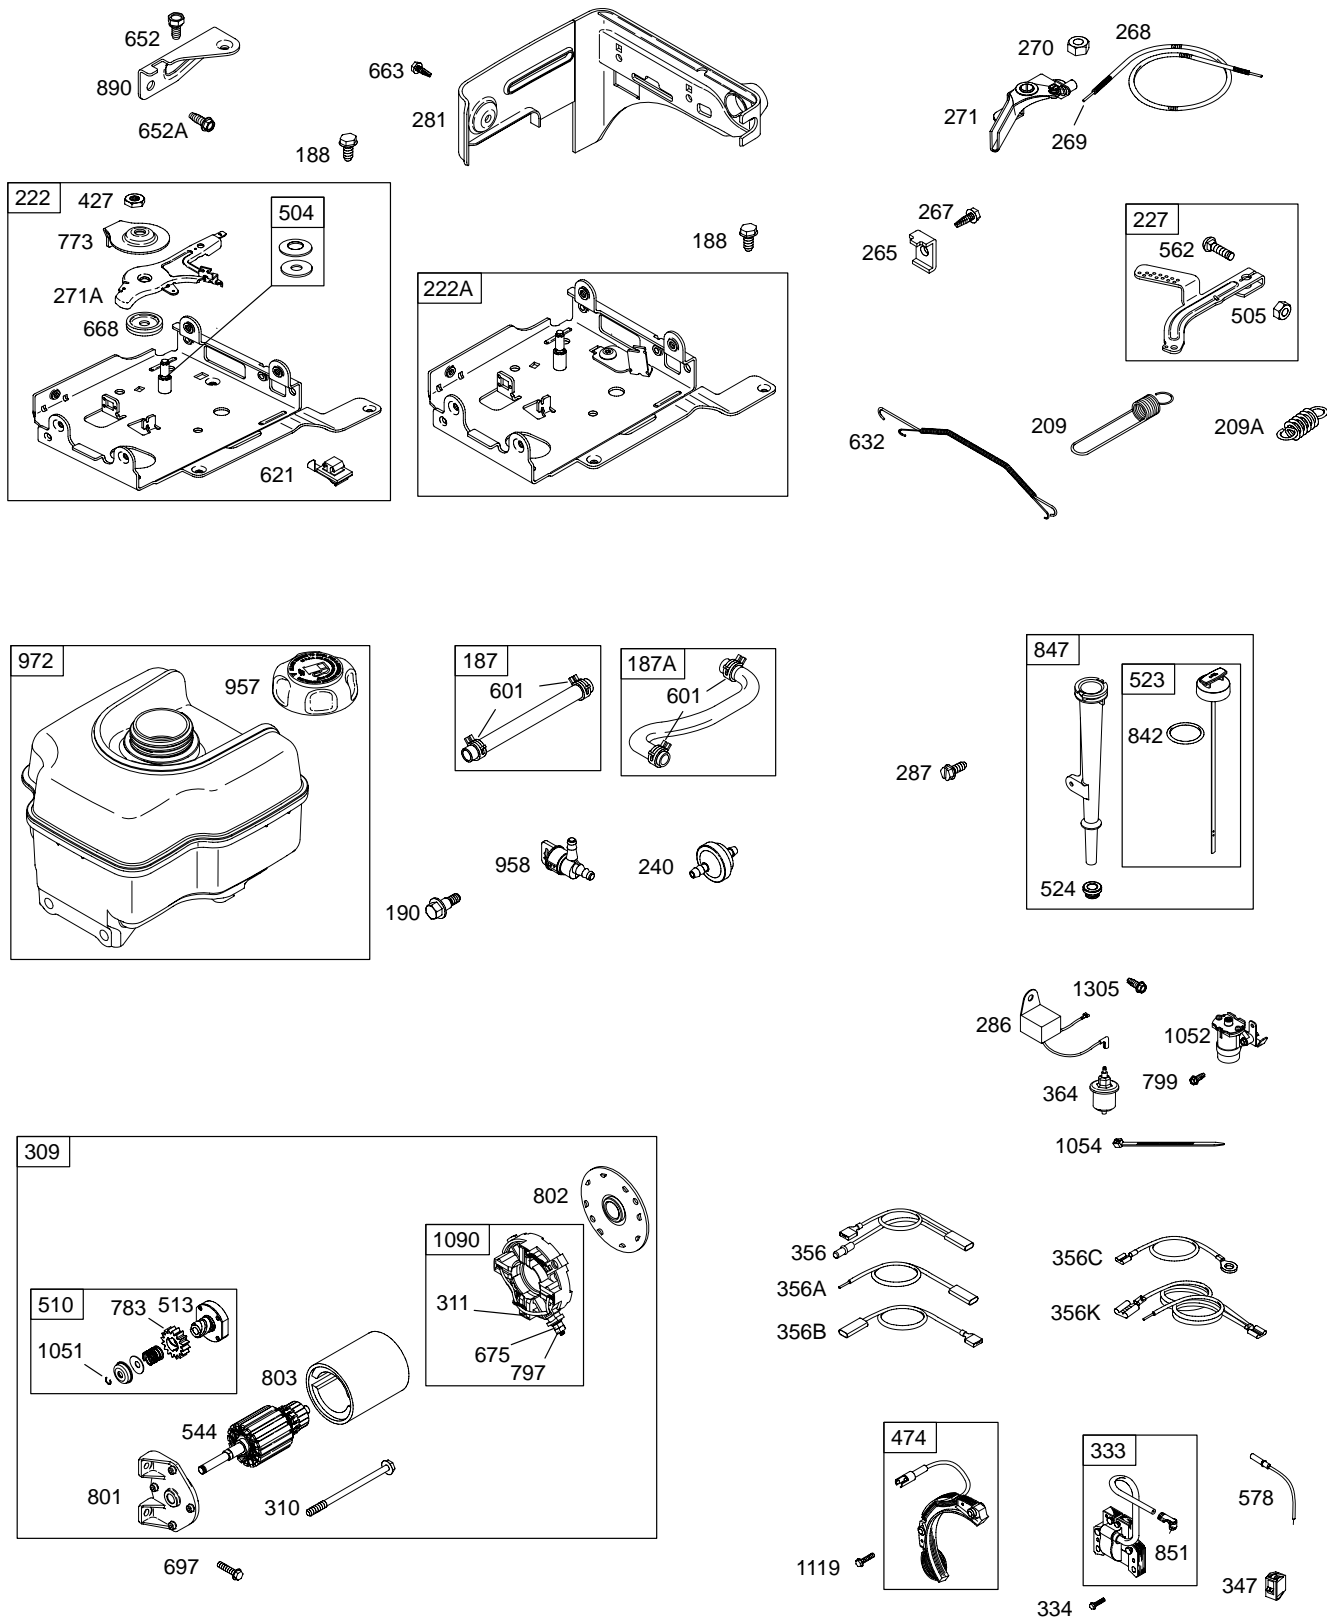

Illustrations cover a range of engines. Parts shown without corresponding text may not be used on your specific engine.
5720-5 Assemblies include all parts shown in frames. 08/17/2005