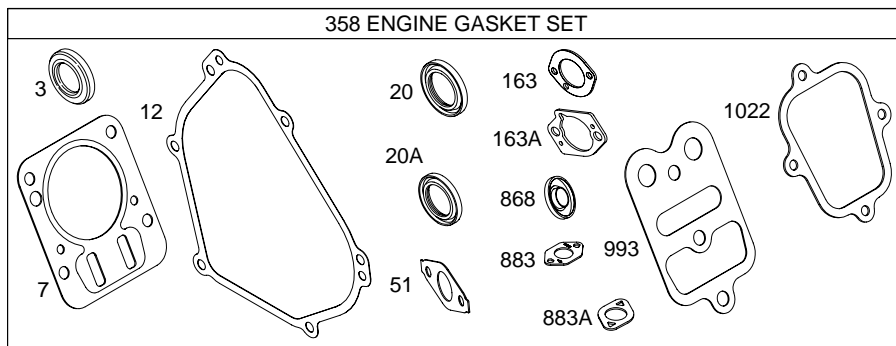

Illustrated Parts List

Model Series

127300

TYPE NUMBERS
0036 through 0171.

TABLE OF CONTENTS

Air Cleaner	6
Blower Housing	7
Camshaft	2
Carburetor	4
Controls	5
Crankcase Cover	2
Crankshaft	2
Cylinder	2
Cylinder Head	3
Electric Starter	5
Exhaust System	6
Flywheel	7
Fuel Supply	5
Gear Reduction	6
Governor Spring	5
Ignition	5
Kits/Gaskets – Carburetor	4
Kits/Gaskets – Engine	2
Kits/Gaskets – Valve	3
Lubrication	5
Piston Group	2
Rewind Starter	7

127300

1019 LABEL KIT

1058 OWNER'S MANUAL

1330 REPAIR MANUAL

Illustrations cover a range of engines. Parts shown without corresponding text may not be used on your specific engine.
 5720-2 Assemblies include all parts shown in frames. 08/17/2005