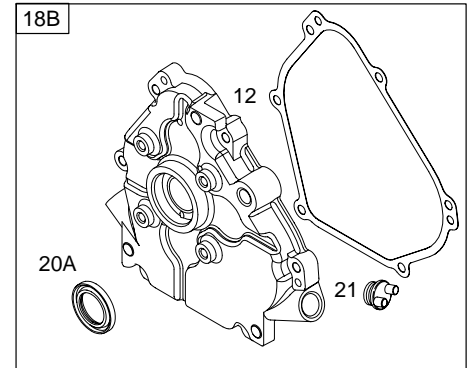

Illustrated Parts List

Model Series

127300

TYPE NUMBERS
0036 through 0171.

TABLE OF CONTENTS

Air Cleaner	6
Blower Housing	7
Camshaft	2
Carburetor	4
Controls	5
Crankcase Cover	2
Crankshaft	2
Cylinder	2
Cylinder Head	3
Electric Starter	5
Exhaust System	6
Flywheel	7
Fuel Supply	5
Gear Reduction	6
Governor Spring	5
Ignition	5
Kits/Gaskets – Carburetor	4
Kits/Gaskets – Engine	2
Kits/Gaskets – Valve	3
Lubrication	5
Piston Group	2
Rewind Starter	7

127300

1019 LABEL KIT

1058 OWNER'S MANUAL

1330 REPAIR MANUAL

Illustrations cover a range of engines. Parts shown without corresponding text may not be used on your specific engine.
 5720-2 Assemblies include all parts shown in frames. 08/17/2005

Illustrations cover a range of engines. Parts shown without corresponding text may not be used on your specific engine.
 5720-3 Assemblies include all parts shown in frames. 08/17/2005

Illustrations cover a range of engines. Parts shown without corresponding text may not be used on your specific engine.
 5720-4 Assemblies include all parts shown in frames. 08/17/2005