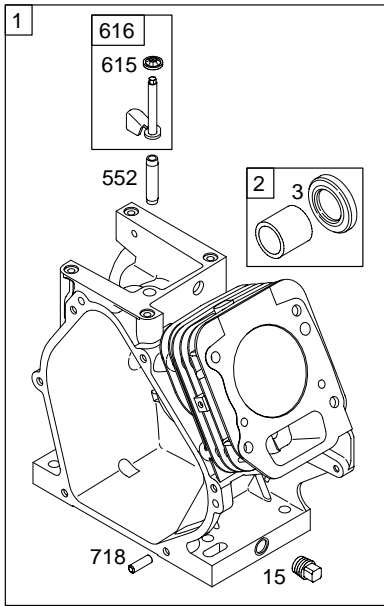

Illustrated Parts List

Model Series

127300

TYPE NUMBERS
0036 through 0171.

TABLE OF CONTENTS

Air Cleaner	6
Blower Housing	7
Camshaft	2
Carburetor	4
Controls	5
Crankcase Cover	2
Crankshaft	2
Cylinder	2
Cylinder Head	3
Electric Starter	5
Exhaust System	6
Flywheel	7
Fuel Supply	5
Gear Reduction	6
Governor Spring	5
Ignition	5
Kits/Gaskets – Carburetor	4
Kits/Gaskets – Engine	2
Kits/Gaskets – Valve	3
Lubrication	5
Piston Group	2
Rewind Starter	7

127300

1019 LABEL KIT

1058 OWNER'S MANUAL

1330 REPAIR MANUAL

Illustrations cover a range of engines. Parts shown without corresponding text may not be used on your specific engine.
 5720-2 Assemblies include all parts shown in frames. 08/17/2005