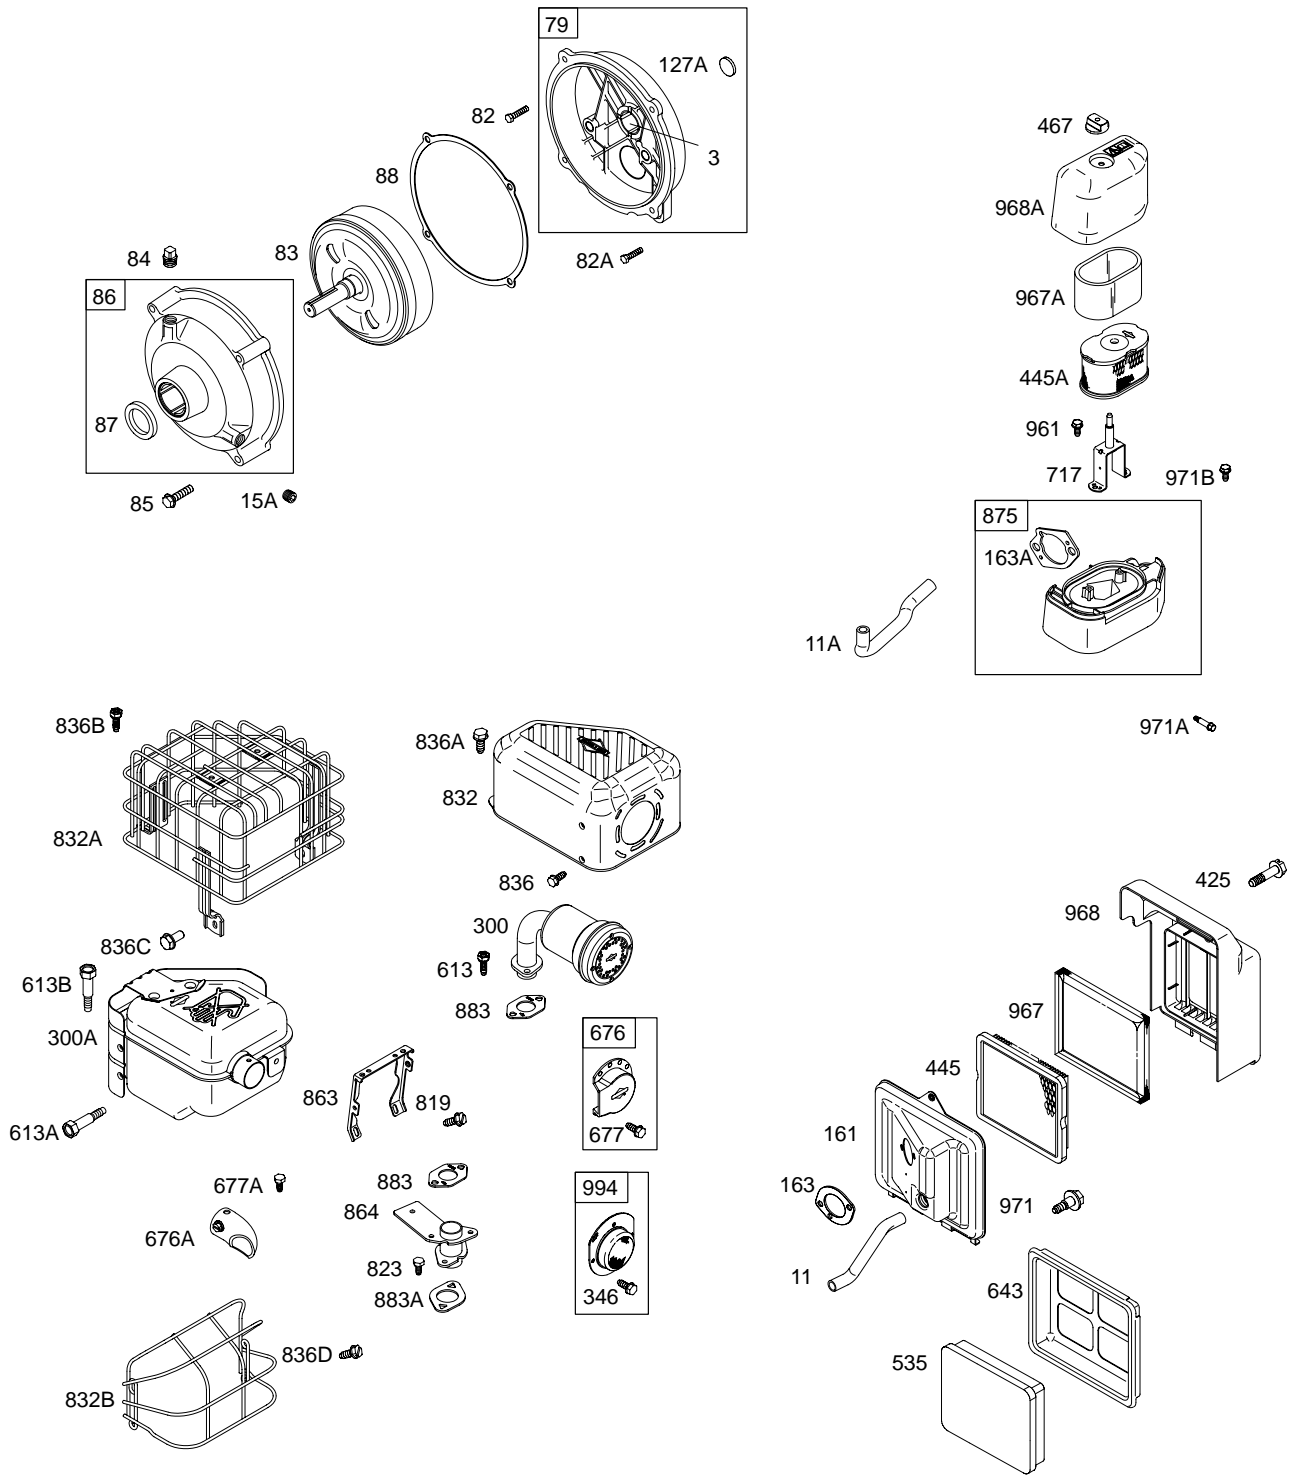

127300

Illustrations cover a range of engines. Parts shown without corresponding text may not be used on your specific engine.
5720-6 Assemblies include all parts shown in frames. 08/17/2005