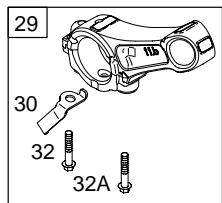

127300

1019 LABEL KIT

1058 OWNER'S MANUAL

1330 REPAIR MANUAL

Illustrations cover a range of engines. Parts shown without corresponding text may not be used on your specific engine.
5720-2 Assemblies include all parts shown in frames. 08/17/2005