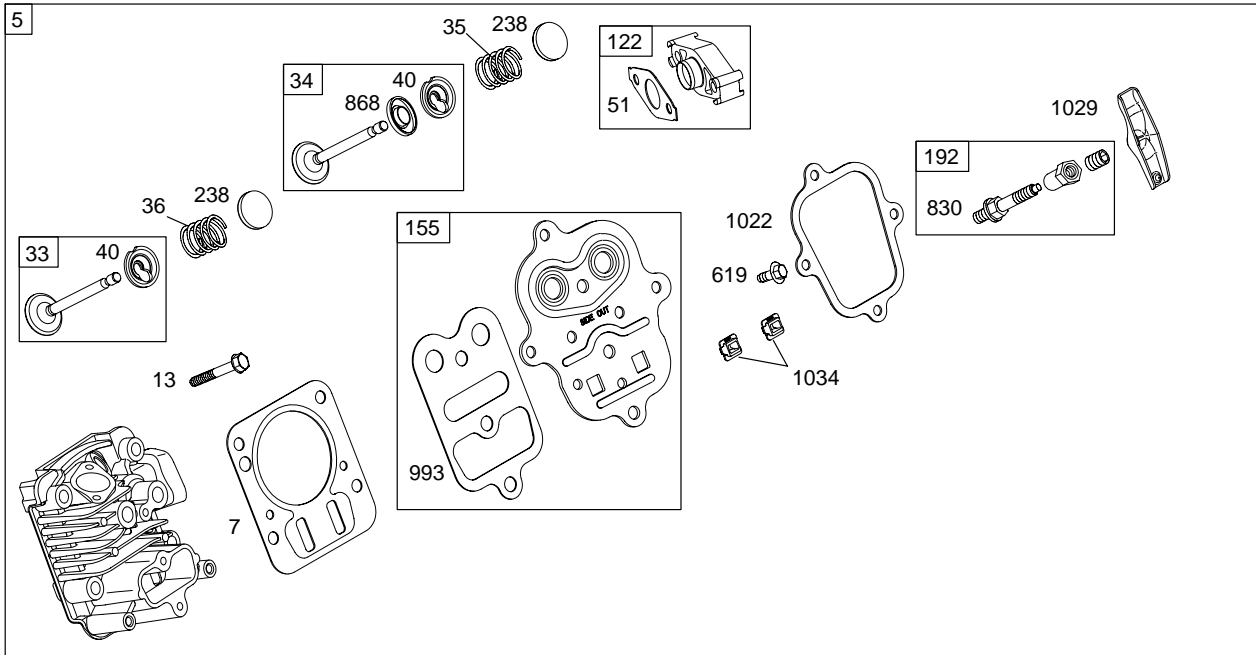

Illustrated Parts List

Model Series

127300

TYPE NUMBERS
0036 through 0171.

TABLE OF CONTENTS

Air Cleaner	6
Blower Housing	7
Camshaft	2
Carburetor	4
Controls	5
Crankcase Cover	2
Crankshaft	2
Cylinder	2
Cylinder Head	3
Electric Starter	5
Exhaust System	6
Flywheel	7
Fuel Supply	5
Gear Reduction	6
Governor Spring	5
Ignition	5
Kits/Gaskets – Carburetor	4
Kits/Gaskets – Engine	2
Kits/Gaskets – Valve	3
Lubrication	5
Piston Group	2
Rewind Starter	7

127300

1019 LABEL KIT

1058 OWNER'S MANUAL

1330 REPAIR MANUAL

Illustrations cover a range of engines. Parts shown without corresponding text may not be used on your specific engine.
 5720-2 Assemblies include all parts shown in frames. 08/17/2005

Illustrations cover a range of engines. Parts shown without corresponding text may not be used on your specific engine.
 5720-3 Assemblies include all parts shown in frames. 08/17/2005

Illustrations cover a range of engines. Parts shown without corresponding text may not be used on your specific engine.
 5720-4 Assemblies include all parts shown in frames. 08/17/2005