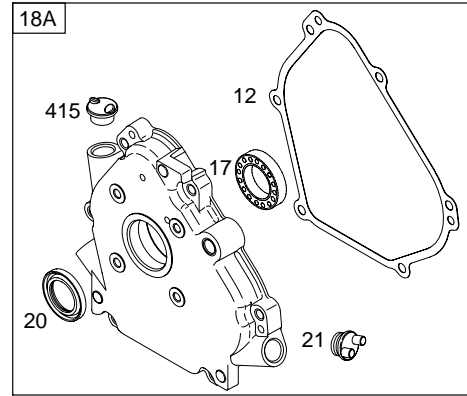

Illustrated Parts List

Model Series

127300

TYPE NUMBERS
0036 through 0171.

TABLE OF CONTENTS

Air Cleaner	6
Blower Housing	7
Camshaft	2
Carburetor	4
Controls	5
Crankcase Cover	2
Crankshaft	2
Cylinder	2
Cylinder Head	3
Electric Starter	5
Exhaust System	6
Flywheel	7
Fuel Supply	5
Gear Reduction	6
Governor Spring	5
Ignition	5
Kits/Gaskets – Carburetor	4
Kits/Gaskets – Engine	2
Kits/Gaskets – Valve	3
Lubrication	5
Piston Group	2
Rewind Starter	7

127300

1019 LABEL KIT

1058 OWNER'S MANUAL

1330 REPAIR MANUAL

Illustrations cover a range of engines. Parts shown without corresponding text may not be used on your specific engine.
 5720-2 Assemblies include all parts shown in frames. 08/17/2005

Illustrations cover a range of engines. Parts shown without corresponding text may not be used on your specific engine.
 5720-3 Assemblies include all parts shown in frames. 08/17/2005

Illustrations cover a range of engines. Parts shown without corresponding text may not be used on your specific engine.
 5720-4 Assemblies include all parts shown in frames. 08/17/2005