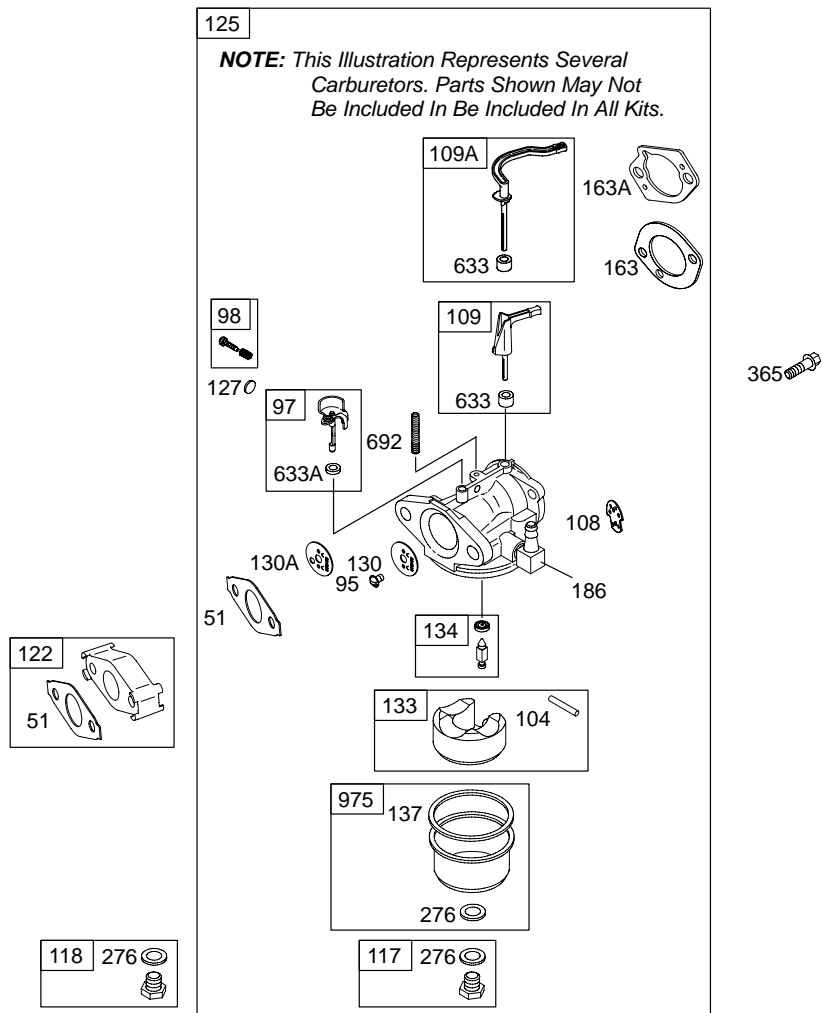

Illustrations cover a range of engines. Parts shown without corresponding text may not be used on your specific engine.
5720-4 Assemblies include all parts shown in frames. 08/17/2005